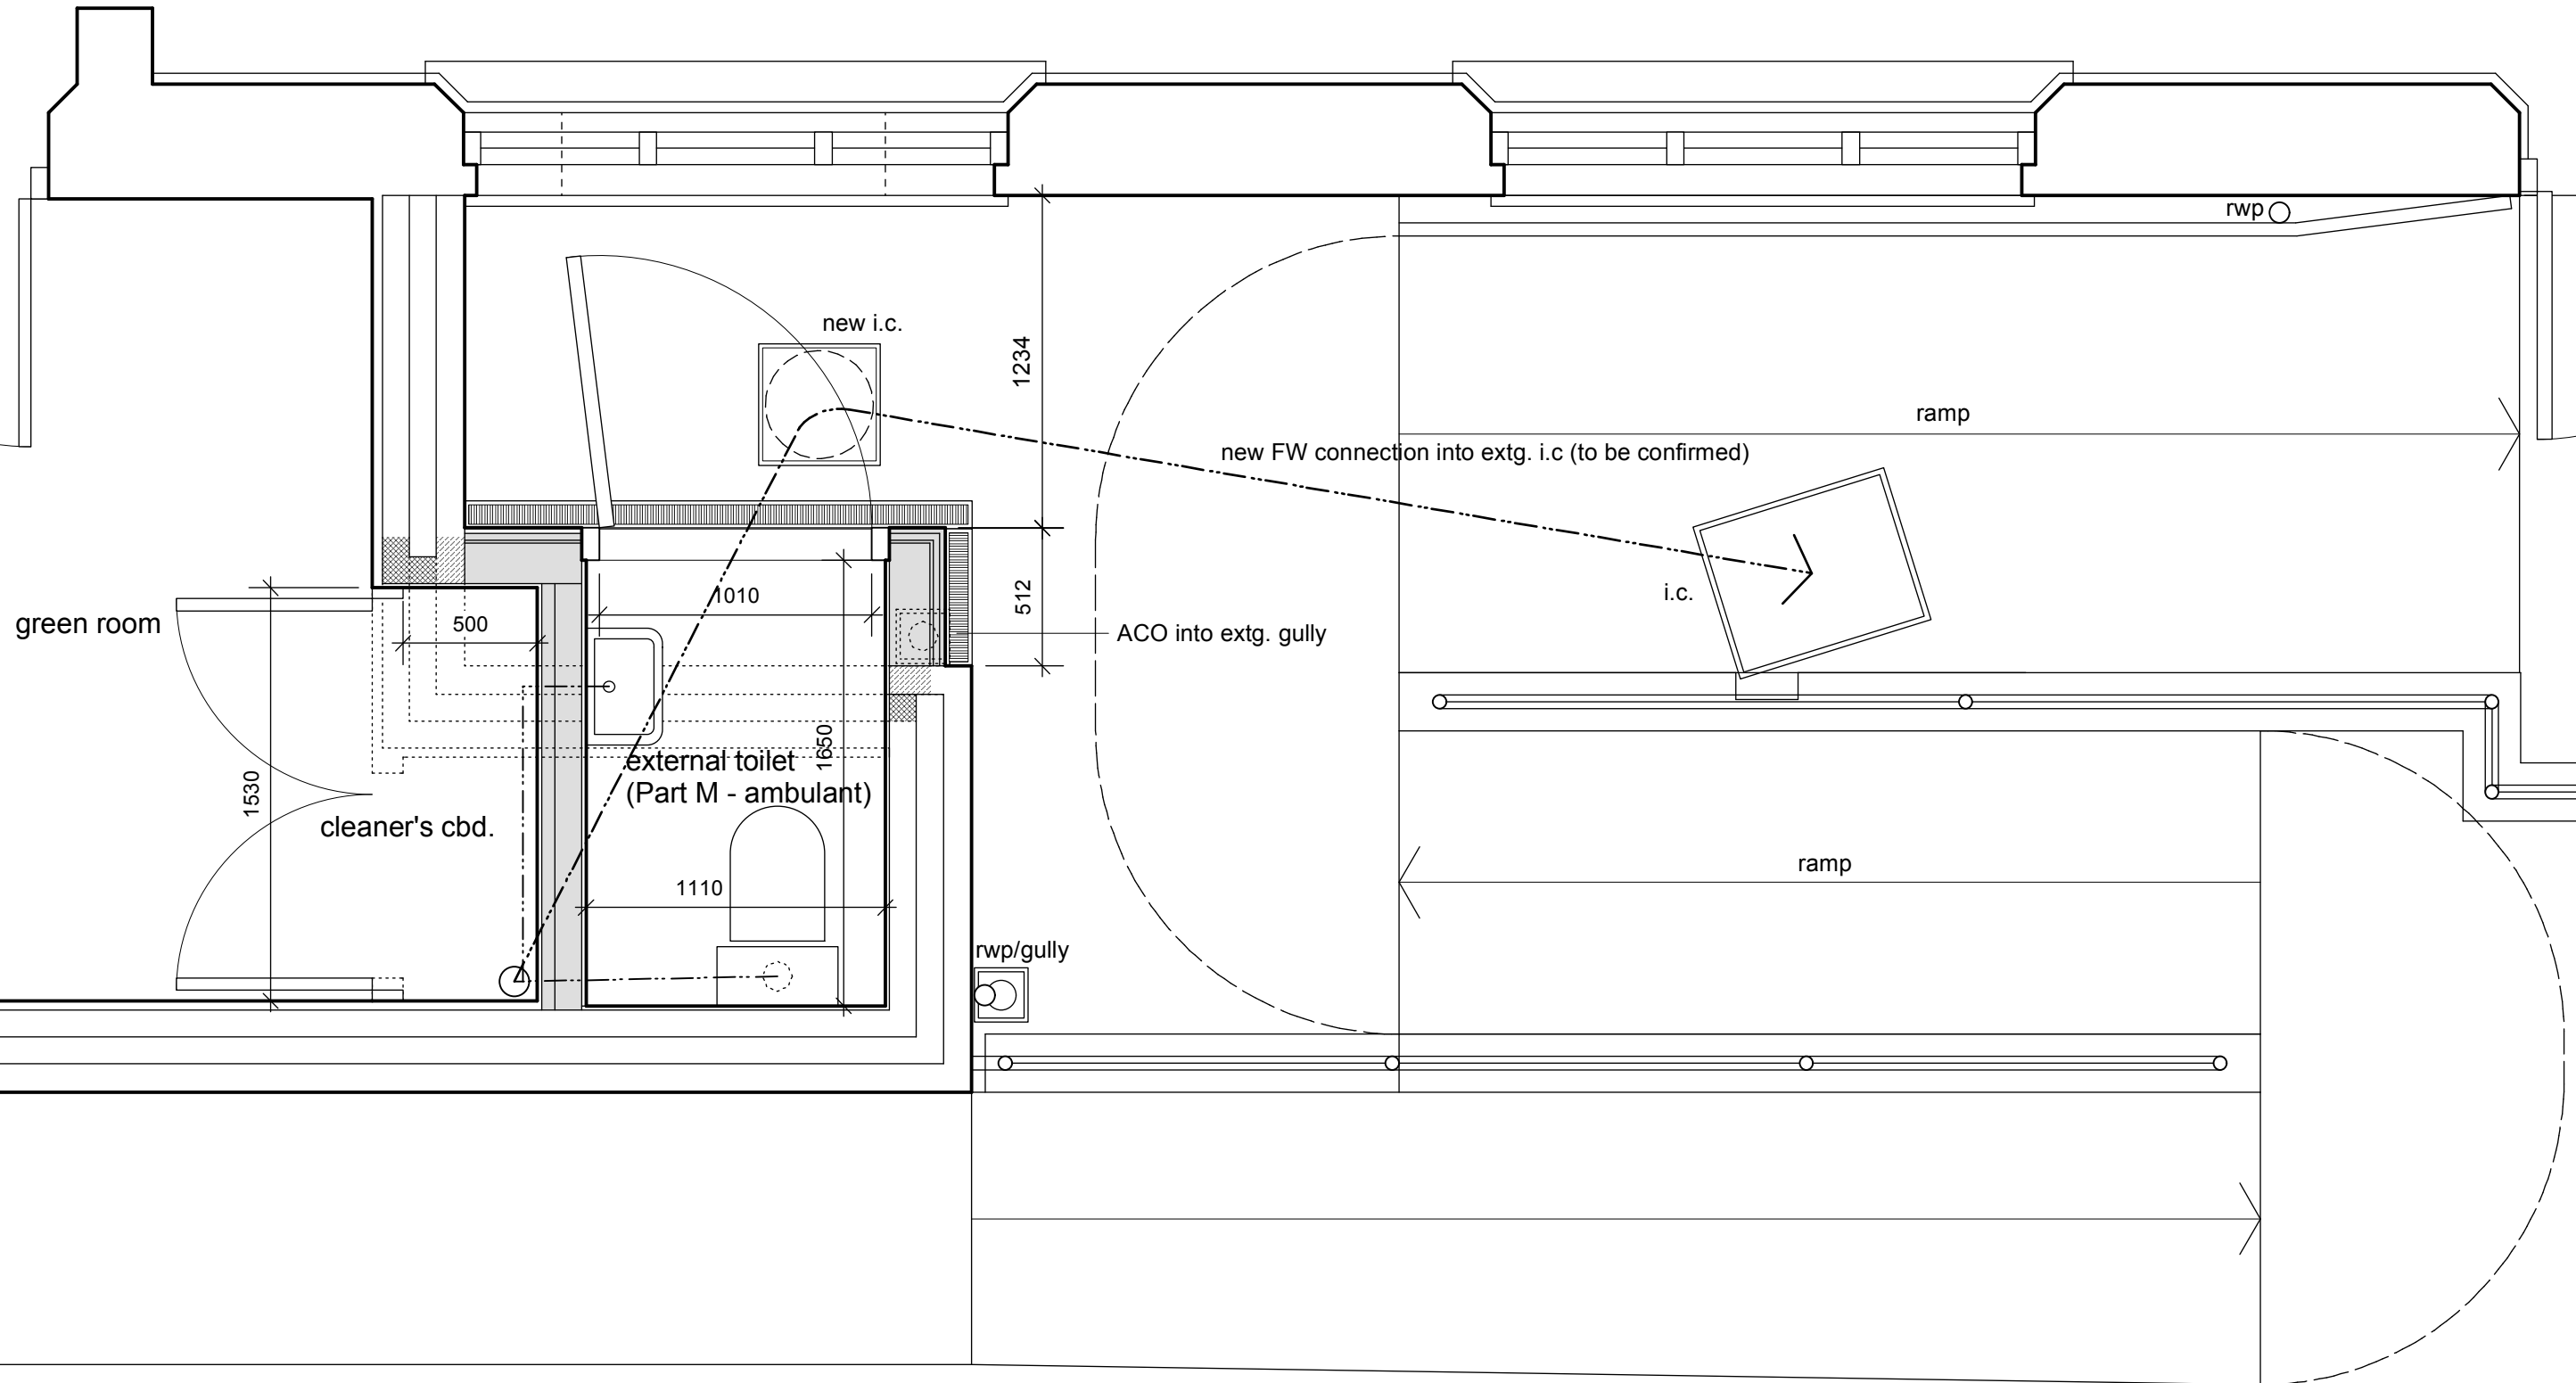

Hall

ground floor - option 2 - ambulant wc

project: Proposed accessible toilet
address: Queen's Hall, Cuckfield
title: plan - proposed
scale: 1:25 @ A3
date: January 2021
dwg. no: QHC-G-004

draft

PETER LIDDELL
 architect
 24 Chatfield Road Cuckfield West Sussex RH17 5BB
 Peter Liddell BA(hons) Dip. Arch RIBA Telephone 07917 387615