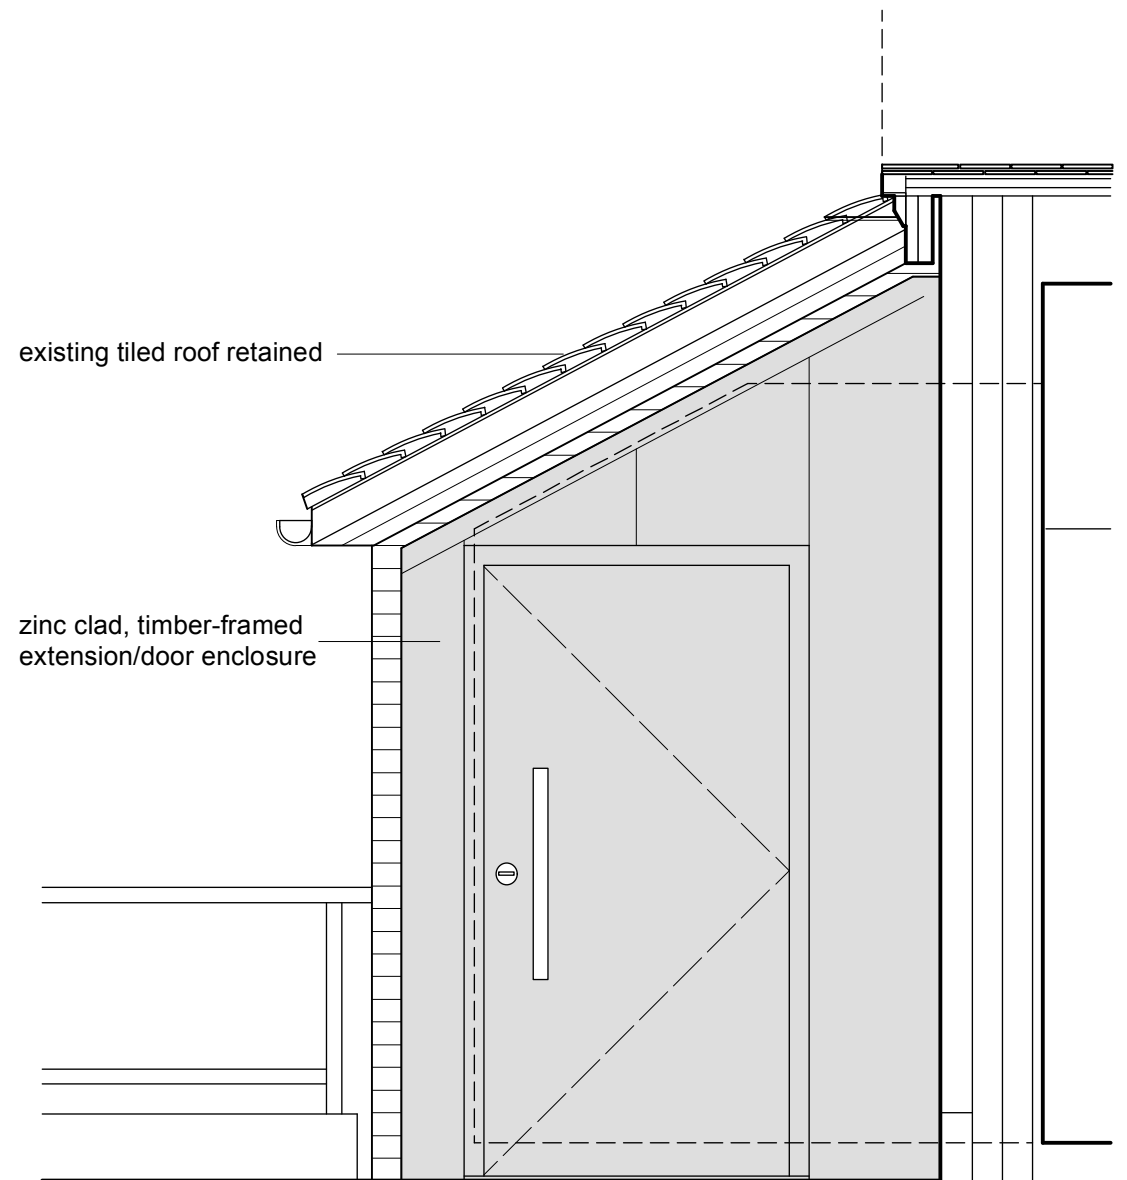

east elevation

north elevation

project: Proposed accessible toilet
address: Queen's Hall, Cuckfield
title: elevations - proposed
scale: 1:25 @ A3
date: December 2020
dwg. no: QHC-G-003

draft

PETER LIDDELL
 architect
 24 Chatfield Road Cuckfield West Sussex RH17 5BB
 Peter Liddell BA(hons) Dip. Arch RIBA Telephone 07917 387615