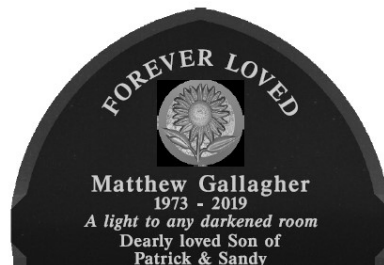

2. Approach

P & S Gallagher were approached and they are happy with this initiative and have suggested a rustic chunky bench with an engraving in the wood would be a lovely addition to the cemetery which would be there for a very long time. The family have already placed a headstone in the cemetery with a beautiful sunflower carving as they were Matthew's favourite flower and his coffin was covered in them.