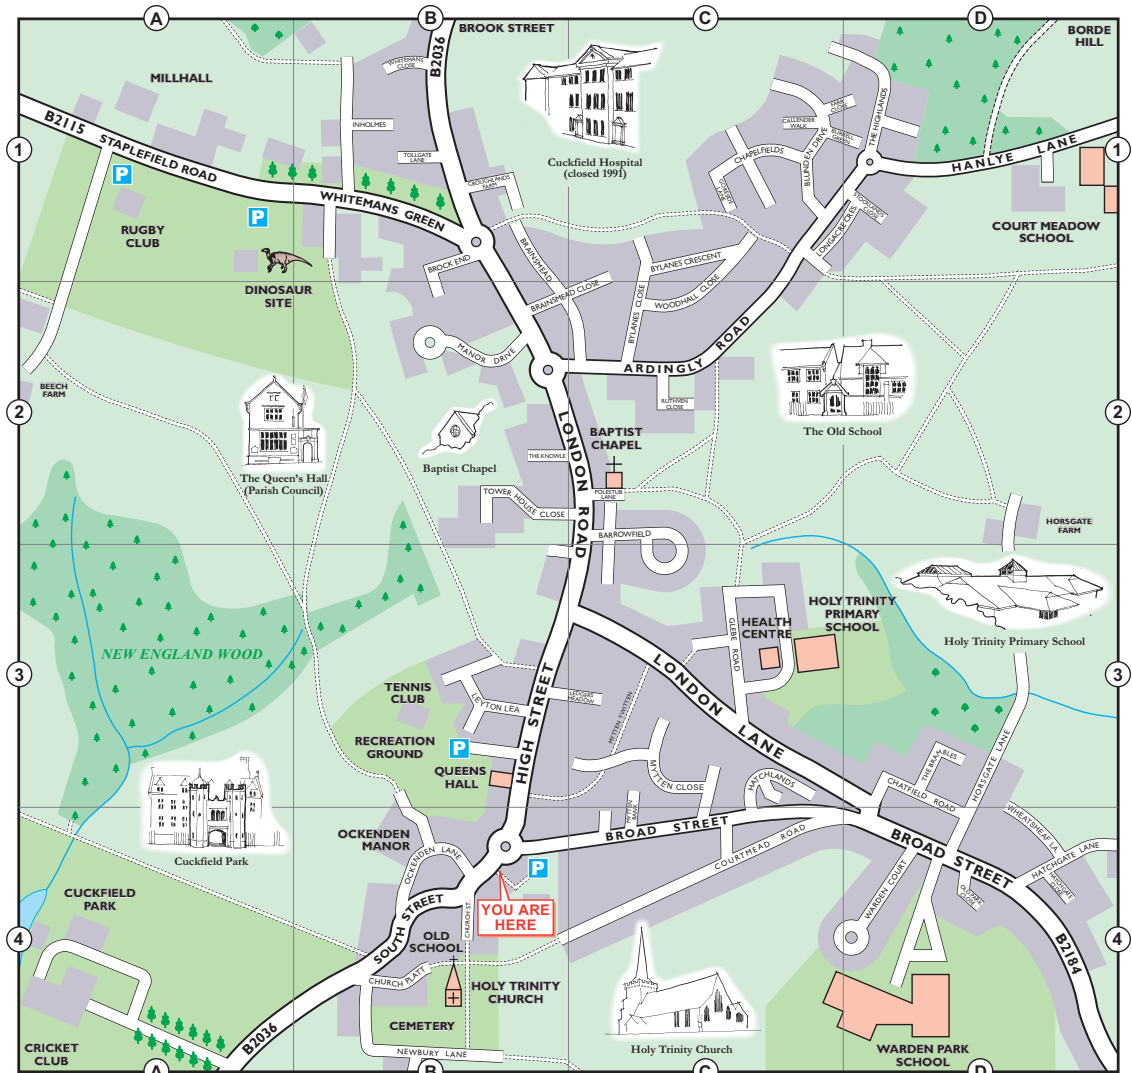

Cuckfield Village Map

STREET INDEX

Ardingly Road	C2	Brook Street	B1	Church Platt	B1	Hatchgate Close	D4	London Lane	C3	Ockenden Lane	B4	The Knowle	B2
Barrowfield	C2	Burrell Green	C1	Church Street	B4	Hatchgate Lane	D4	London Road	B2	Old Park Close	D4	Tollgate Lane	B1
Blunden Drive	C1	Bylanes Crescent	C2	Courtmead Road	C4	Hatchlands	C3	Longacre Crescent	C1	Polestub Lane	C2	Tower House Close	B2
Brainsmead	B1	Callender Walk	C1	Crouchlands Farm	B1	High Street	B3	Manor Drive	B2	Ruthven Close	C2	Warden Court	D4
Brainsmead Close	B2	Chapelfields	C1	Farr Close	C1	Horsgate Lane	D3	Mytten Bank	C4	South Street	B4	Wheatshaf Lane	D4
Broad Street	C4	Chatfield Road	D3	Glebe Road	C3	Inholmes	B1	Mytten Close	C3	Stocklands Close	D1	Whitemans Green	B1
				Gosside Lane	C1	Ledgers Meadow	C3	Mytten Twitten	C3	The Brambles	D3	Whitemans Green	B1
				Hanlye Lane	D1	Leyton Lea	B3	Newbury Lane	B4	The Highlands	D1	Woodhall Close	C2